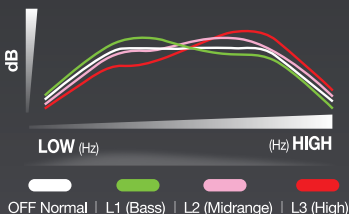

^ One year warranty for the included accessories.